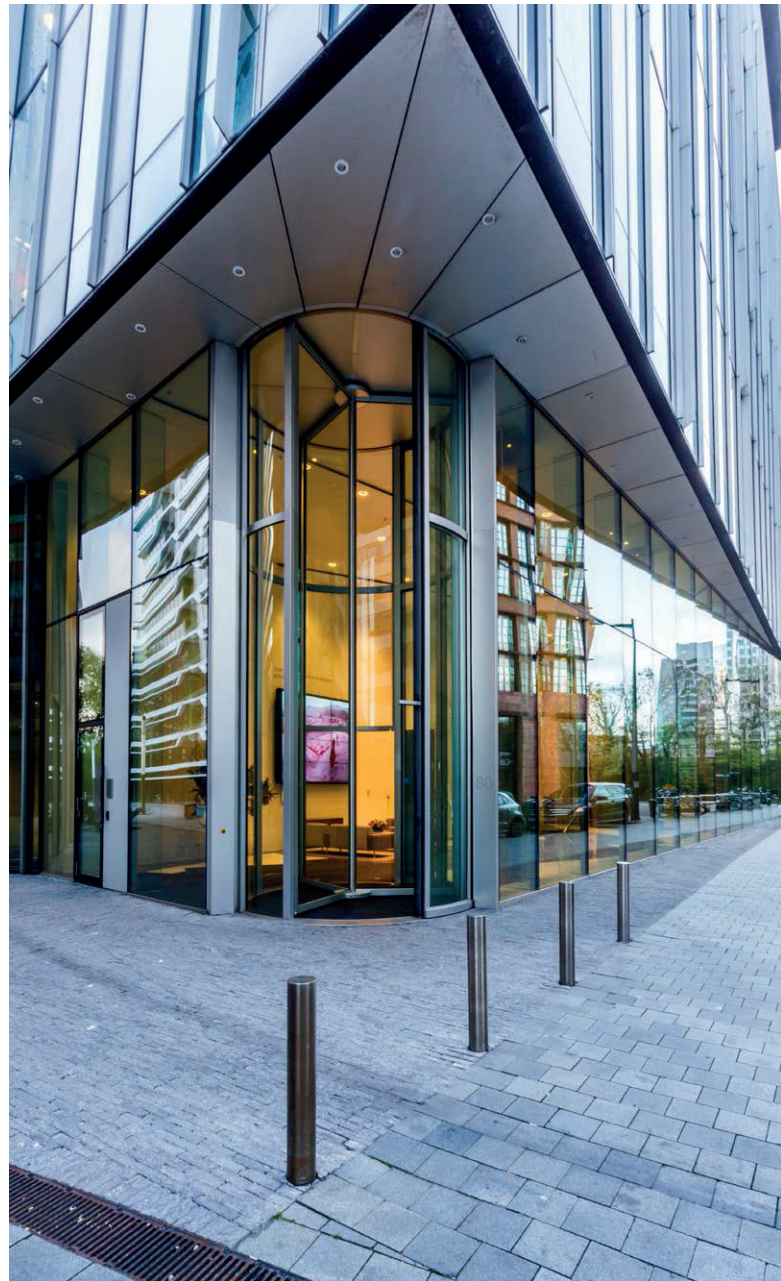

## TALLEST ROYAL FULL VISION TALL REVOLVING DOORS IN THE WORLD. THE ROCK, AMSTERDAM, THE NETHERLANDS

The office tower Mahler 4, also known as The Rock, is part of an expressive high-rise urban development south of Amsterdam, named Zuidas. Located in the proximity of the city centre and with direct access to the urban network of public transport, airport and highways, the project incorporates the potential of this unique location.

The leading Dutch law firm De Brauw Blackstone Westbroek chose the Erick van Egeraat office tower, a landmark in the Mahler4 area at the prestigious Zuidas to be the new company's headquarters.

In order to match the needs and demands of De Brauw Blackstone Westbroek, being the sole tenant of the building, several amendments were made to the program. The specific programme, combined with the special design and the carefully selected materials, has resulted in a unique building which optimally matches the need of De Brauw Blackstone Westbroek.

Bauporte Design Entrances BV designed, manufactured, installed and performs maintenance to the 3 Full Vision revolving doors.

At the main entrance "the tallest revolving doors in the world" have been installed. The revolving doors have a diameter of 3400 mm and an awesome walk-through height of 7100 mm and are constructed entirely from glass. In-ground heaters are built into the floor to prevent draught. In addition, the building is properly sealed by the Bauporte revolving doors, since the fully automatic, curved night door locks in a sliding manner across the same height of 7,100 mm and bolts automatically. The other 2 Royal Full Vision TALL revolving doors have a diameter of 3400 mm and a height of 4400 mm respectively 3300 mm.